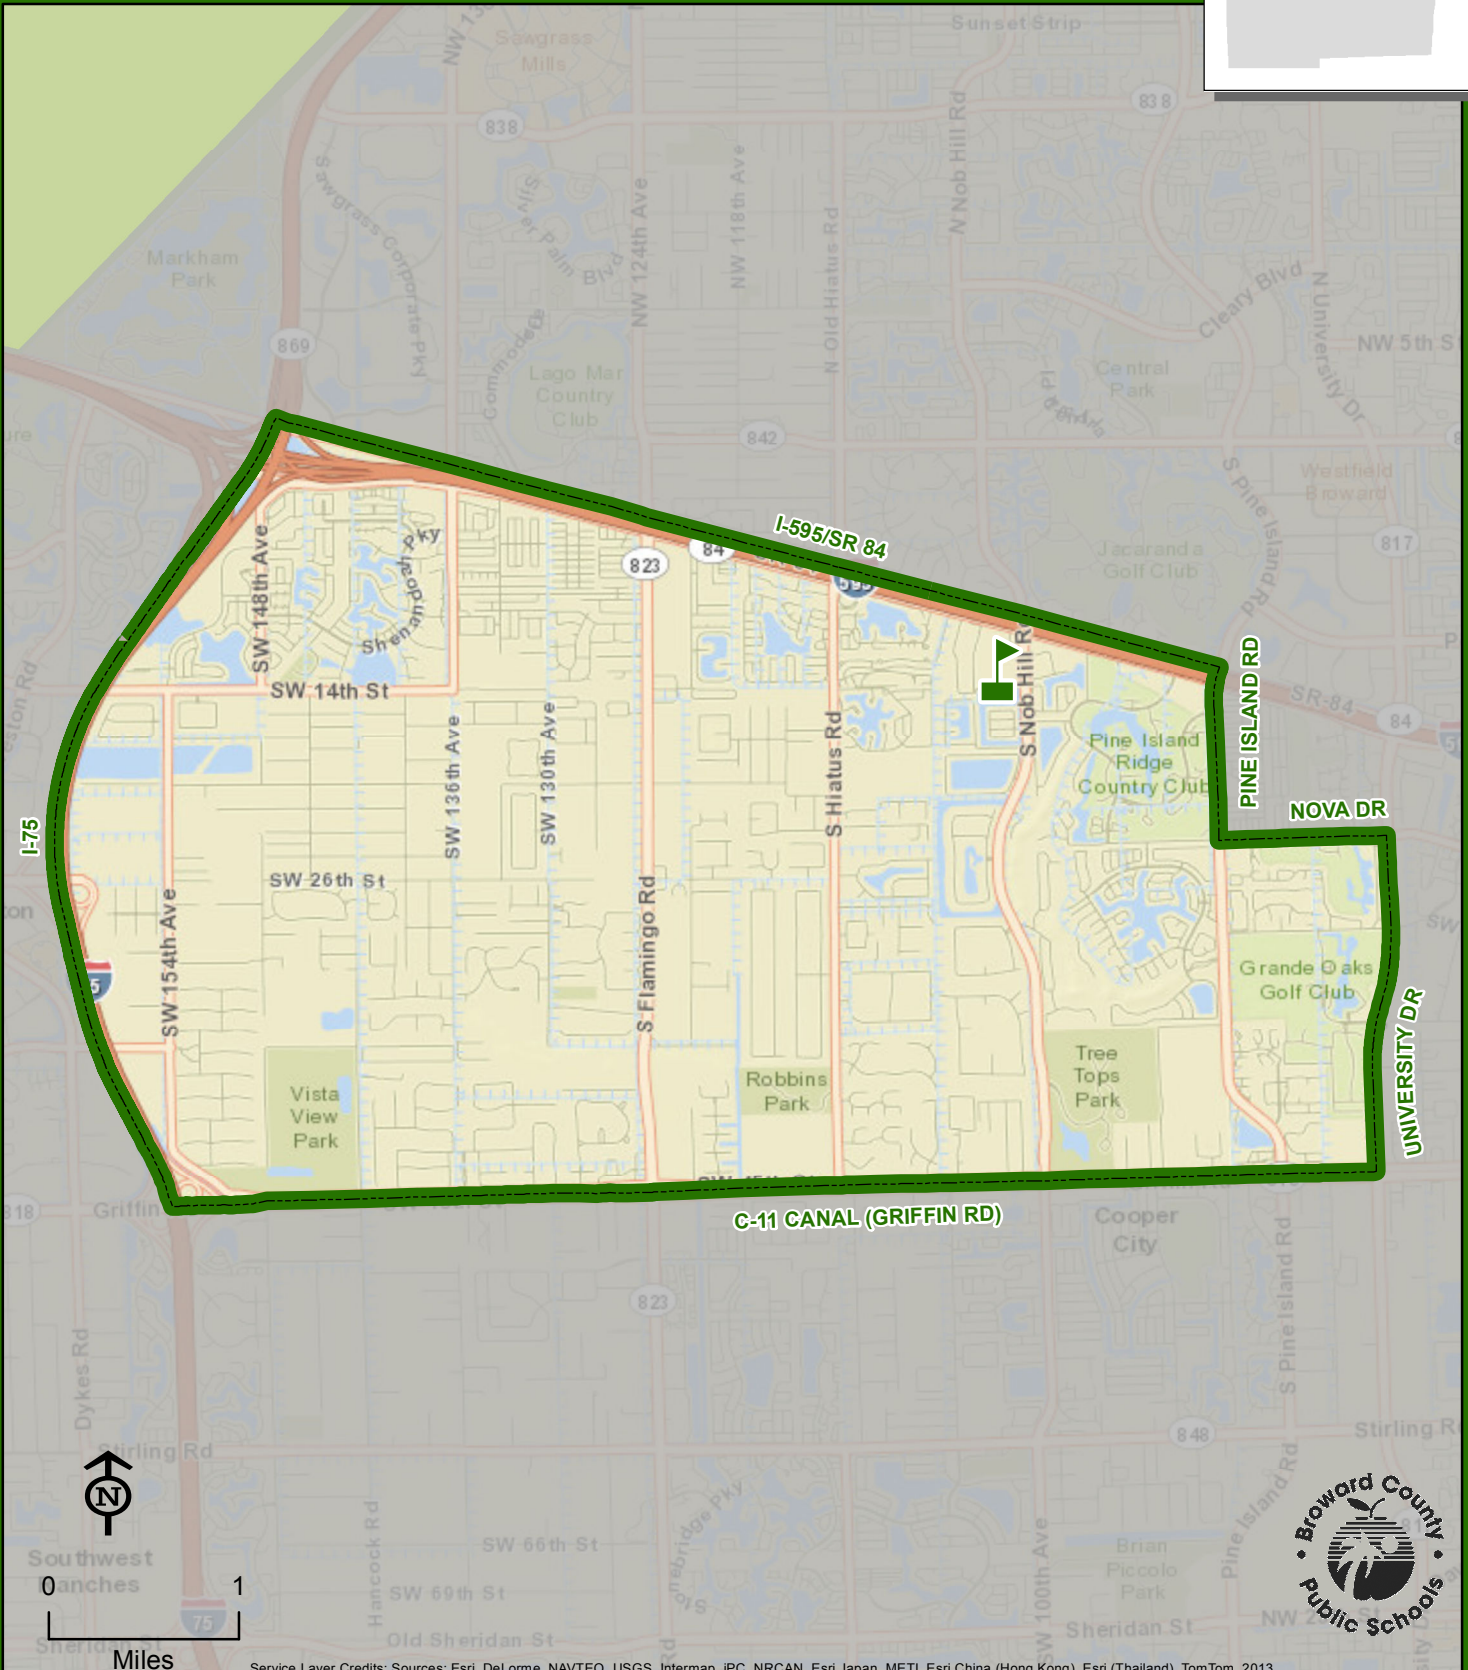

# INDIAN RIDGE MIDDLE SCHOOL

1355 NOB HILL ROAD  
DAVIE, FLORIDA 33324  
754-323-3300

INDIAN RIDGE

THIS MAP IS FOR CONCEPTUAL PURPOSES ONLY AND SHOULD NOT BE USED FOR LEGAL BOUNDARY DETERMINATIONS